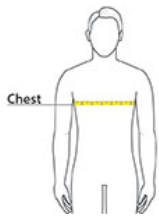

## PRODUCT MEASUREMENTS

	XS	S	M	L	XL
Size	2-4	6-8	10-12	14-16	18-20
Body Length at Back	20 1/2	22	23 1/2	25	26 1/2
Chest	15	16	17	18	19
Sleeve Length from Center Back	13 1/8	13 7/8	14 7/8	15 7/8	16 7/8

**Body Length at Back:** Measured from high point shoulder to finished hem at back.

**Chest:** Measured across the chest one inch below armhole when laid flat.

**Sleeve Length from Center Back:** Measure from Center Back neck to shoulder point to sleeve hem.

## SIZE CHARTS

	XS	S	M	L	XL
Size	2-4	6-8	10-12	14-16	18-20
Chest	22-24	22-24	24-26	26-28	28-30

## HOW TO MEASURE

---